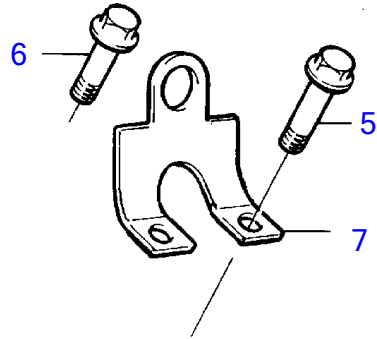

500B

500B

REF	PART NO.	QTY	DESCRIPTION	NOTES
1	856066	1	Inlet pipe	
2	968145	2	Plug	
3	857231	1	Gasket	
4		1	• gasket	
5	855597	4	Screw	
6	855824	8	Screw	
7		1	lift eye	
8	(841031)	1	Gasket	See group 2C, Obsolete part
9		1	temperature sender	See group 3
10	834926	1	Cardboard tube	
11	855966	1	Gasket	
12	834928	1	Tube	
13	834927	1	Gasket	
14	940135	4	Hexagon screw	
15	941907	4	Spring washer	
16	952075	1	Plug	See group 2C
17	841261	X	Sealant	See group 9