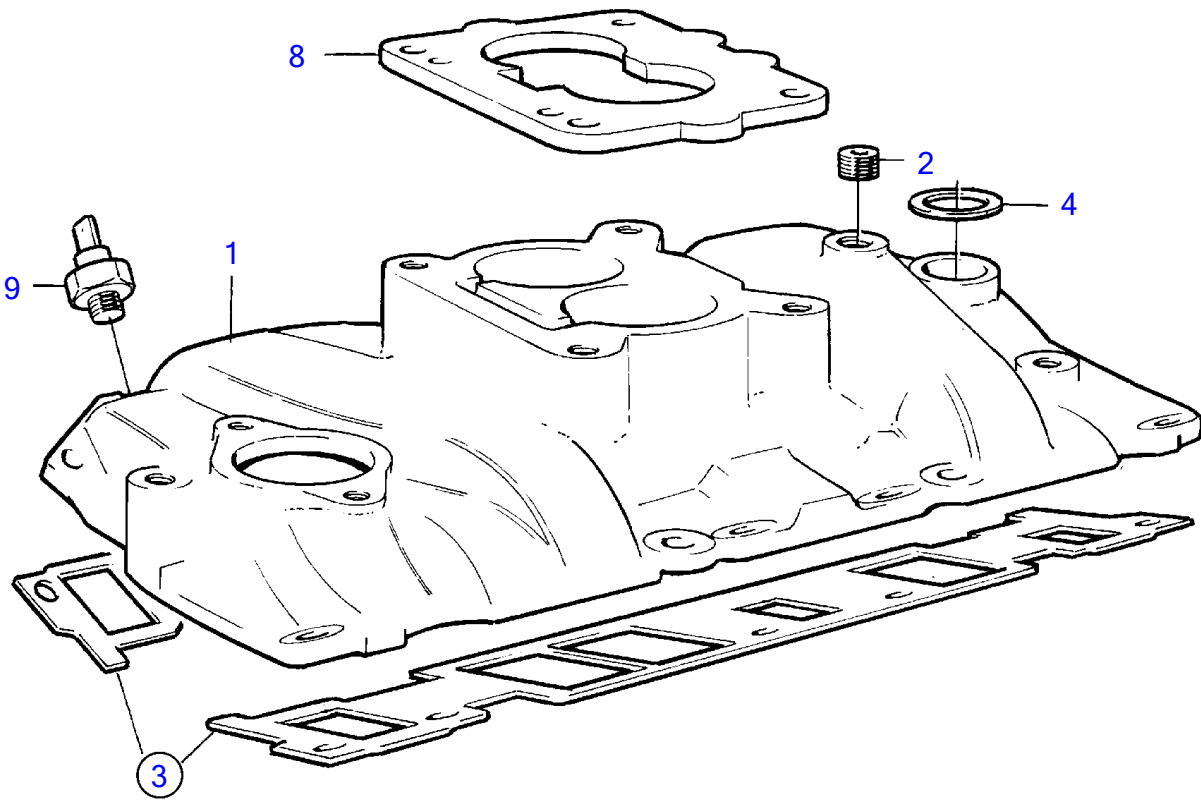

500B

500B

REF	PART NO.	QTY	DESCRIPTION	NOTES
1	856066	1	Inlet pipe	
2	968145	2	Plug	
3	857231	1	Gasket	
4		1	• gasket	
5	855597	4	Screw	
6	855824	8	Screw	
7		1	lift eye	
8	(841031)	1	Gasket	See group 2C, Obsolete part
9		1	temperature sender	See group 3
10	834926	1	Cardboard tube	
11	855966	1	Gasket	
12	834928	1	Tube	
13	834927	1	Gasket	
14	940135	4	Hexagon screw	
15	941907	4	Spring washer	
16	952075	1	Plug	See group 2C
17	841261	X	Sealant	See group 9