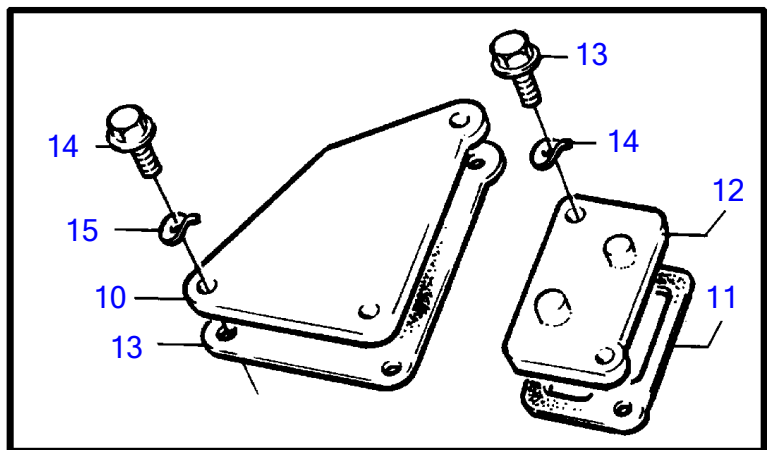

500B

500B

REF	PART NO.	QTY	DESCRIPTION	NOTES
1	856066	1	Inlet pipe	
2	968145	2	Plug	
3	857231	1	Gasket	
4		1	• gasket	
5	855597	4	Screw	
6	855824	8	Screw	
7		1	lift eye	
8	(841031)	1	Gasket	See group 2C, Obsolete part
9		1	temperature sender	See group 3
10	834926	1	Cardboard tube	
11	855966	1	Gasket	
12	834928	1	Tube	
13	834927	1	Gasket	
14	940135	4	Hexagon screw	
15	941907	4	Spring washer	
16	952075	1	Plug	See group 2C
17	841261	X	Sealant	See group 9